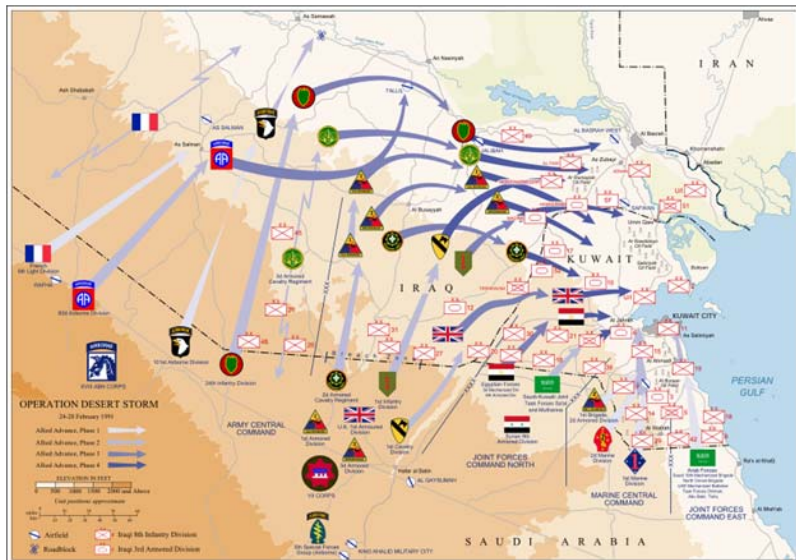

Combined Arms Maneuver

Operation DESERT STORM

Today's Design

- *Support Combined Arms Maneuver*
- *Theater Centric*
- *Battalion level support*

Wide Area Security

Combined Arms Maneuver

Tomorrow's Design

- *Provide support to Company and Below*
- *Operate and Defend 24/7 "Network"*

Today

9 Soldiers

Manpower Intensive: 9 Soldier JNN team with LOS

16Mbps
Weight: 9,240lbs

4 Mbs w/2.4m dish
Weight :3,900lbs

16Mbps
Weight: 8,673lbs

Voice and Limited Data

S
W
A
P
-
C