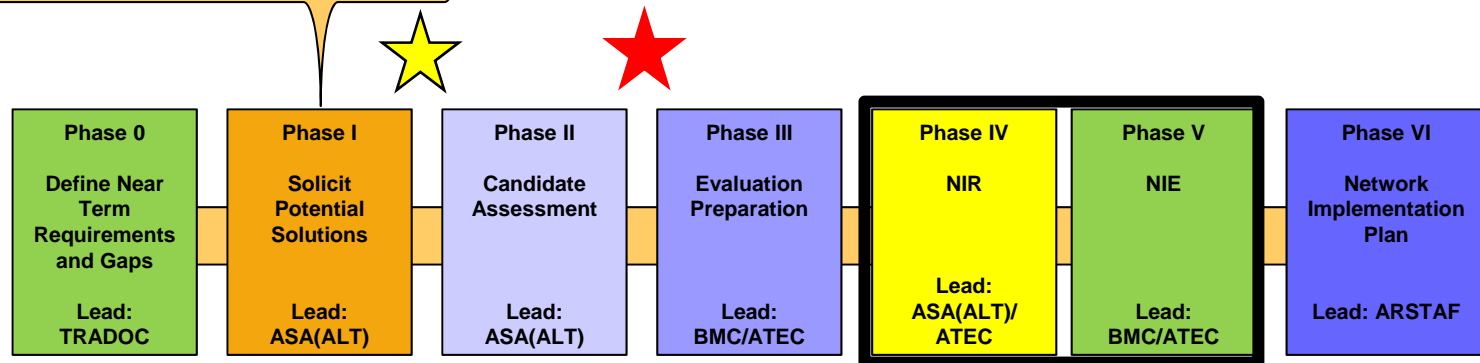

Combined Arms Maneuver

Operation DESERT STORM

Today's Design

- *Support Combined Arms Maneuver*
- *Theater Centric*
- *Battalion level support*

Wide Area Security

Combined Arms Maneuver

Tomorrow's Design

- *Provide support to Company and Below*
- *Operate and Defend 24/7 "Network"*

S
W
A
P
-
C

4 Soldiers

Smaller Teams: ability to provide more packages

100Mbps
Weight: 636lbs

μ Cyber

4Mbps/.9m dish
Weight: 36lbs

32Mbps
Weight 30lbs

Voice, Data, GPS, BFT, & APPS capable networking handhelds

Supporting the Network Integration Evaluation (NIE)

Your Injection Point for System Candidates!

www.fbo.gov

LWN-BC 1/2 Star GOSC

3

LWN-BC 3 Star GOSC