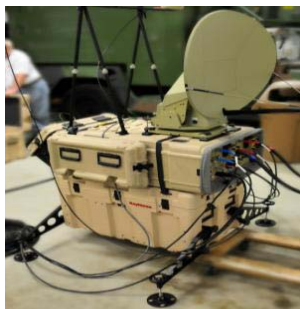

S
W
A
P
-
C

4 Soldiers

Smaller Teams: ability to provide more packages

100Mbps
Weight: 636lbs

μ Cyber

4Mbps/.9m dish
Weight: 36lbs

32Mbps
Weight 30lbs

Voice, Data, GPS, BFT, & APPS capable networking handhelds